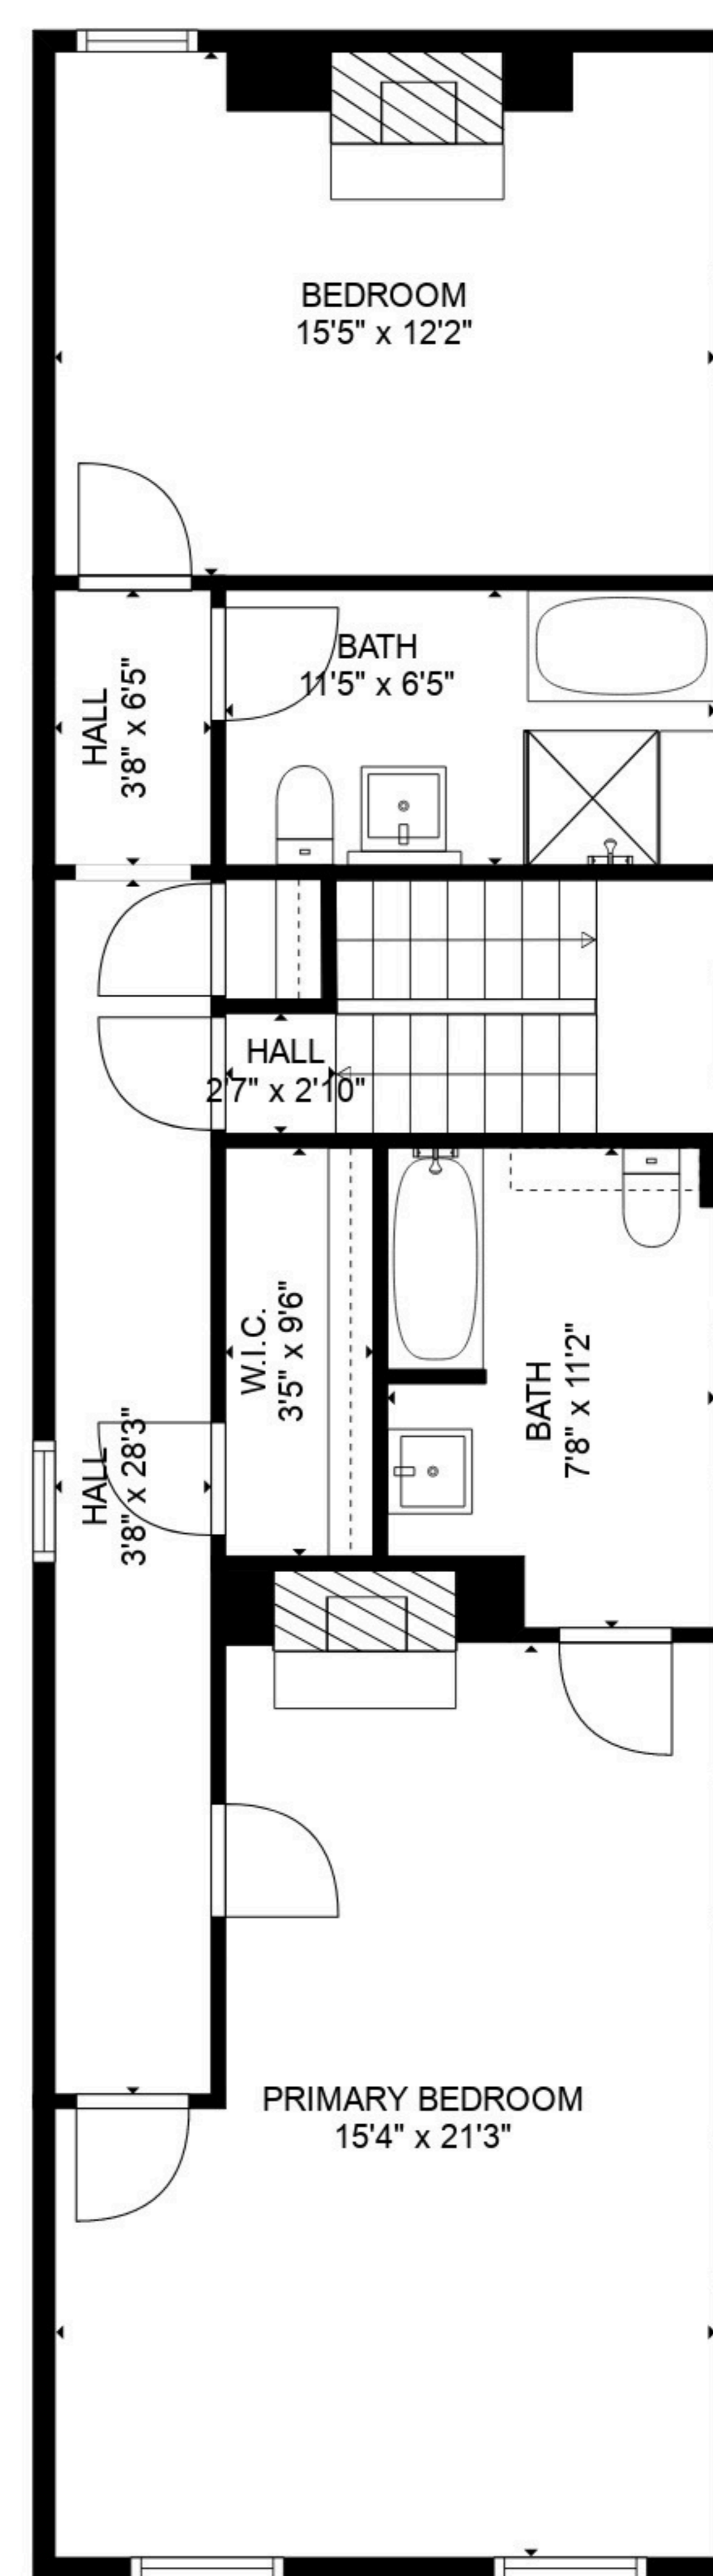

FLOOR 1

FLOOR 2

FLOOR 3

FLOOR 4

TOTAL: 4645 sq. ft
 BELOW GROUND: 932 sq. ft, FLOOR 2: 1747 sq. ft, FLOOR 3: 1067 sq. ft, FLOOR 4: 899 sq. ft
 EXCLUDED AREAS: ROOM: 138 sq. ft, WINE CELLAR: 107 sq. ft, STORAGE: 35 sq. ft,
 UNDEFINED: 11 sq. ft

TOTAL: 4645 sq. ft
 BELOW GROUND: 932 sq. ft, FLOOR 2: 1747 sq. ft, FLOOR 3: 1067 sq. ft, FLOOR 4: 899 sq. ft
 EXCLUDED AREAS: ROOM: 138 sq. ft, WINE CELLAR: 107 sq. ft, STORAGE: 35 sq. ft,
 UNDEFINED: 11 sq. ft