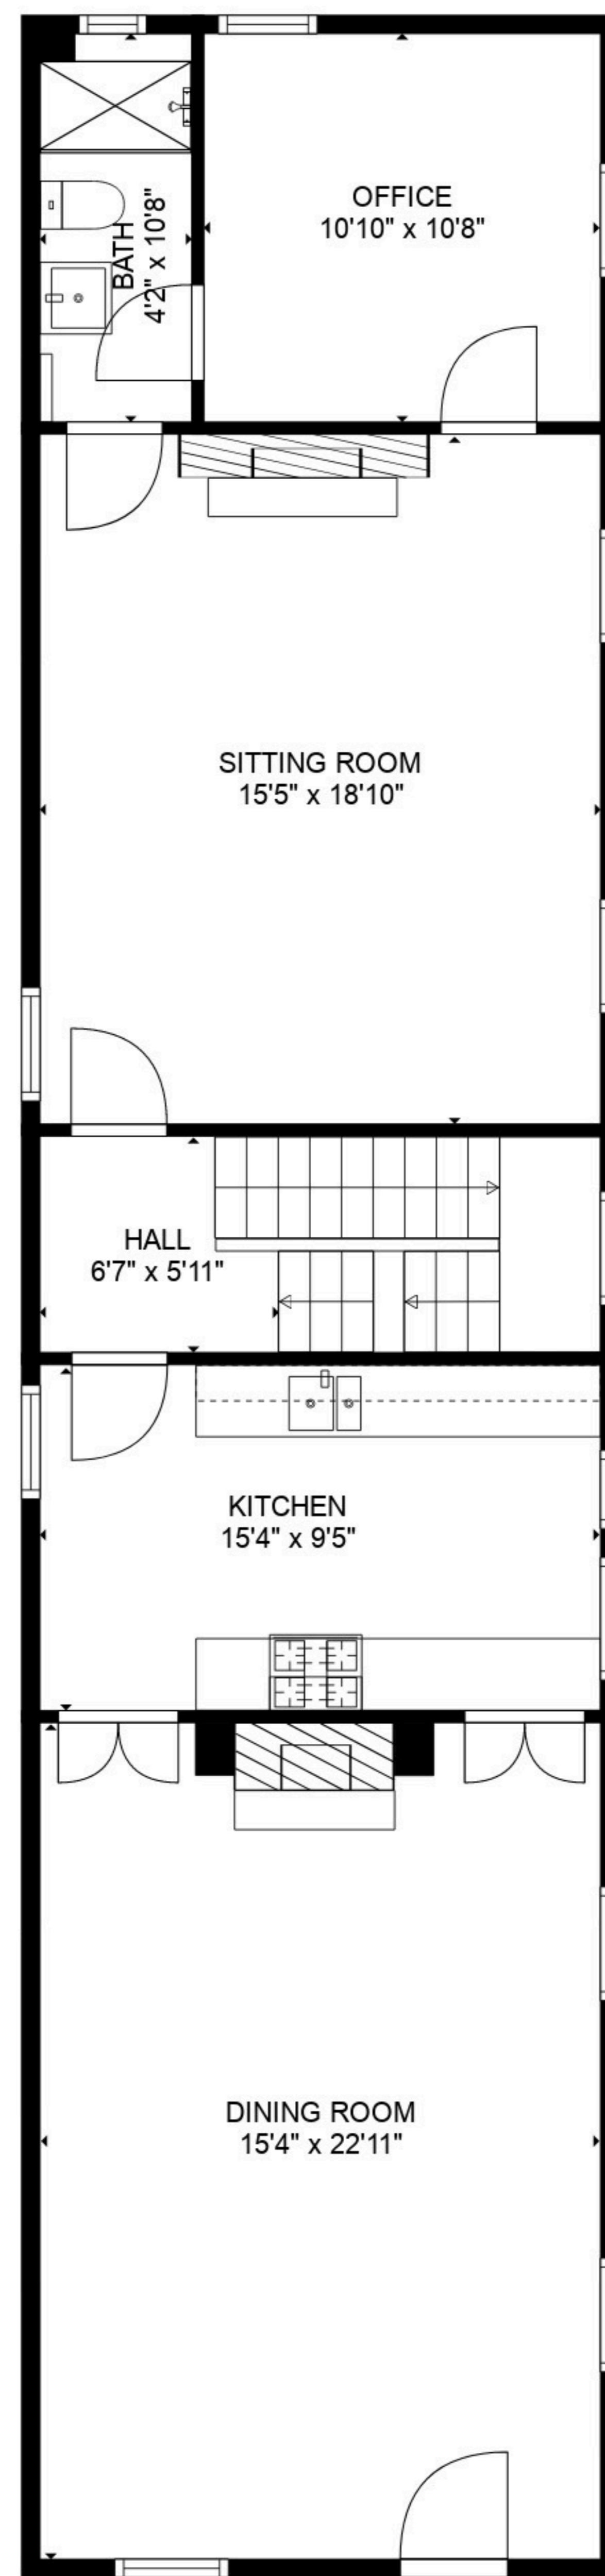

FLOOR 1

FLOOR 2

FLOOR 3

FLOOR 4

TOTAL: 4645 sq. ft
 BELOW GROUND: 932 sq. ft, FLOOR 2: 1747 sq. ft, FLOOR 3: 1067 sq. ft, FLOOR 4: 899 sq. ft
 EXCLUDED AREAS: ROOM: 138 sq. ft, WINE CELLAR: 107 sq. ft, STORAGE: 35 sq. ft,
 UNDEFINED: 11 sq. ft

TOTAL: 4645 sq. ft
 BELOW GROUND: 932 sq. ft, FLOOR 2: 1747 sq. ft, FLOOR 3: 1067 sq. ft, FLOOR 4: 899 sq. ft
 EXCLUDED AREAS: ROOM: 138 sq. ft, WINE CELLAR: 107 sq. ft, STORAGE: 35 sq. ft,
 UNDEFINED: 11 sq. ft