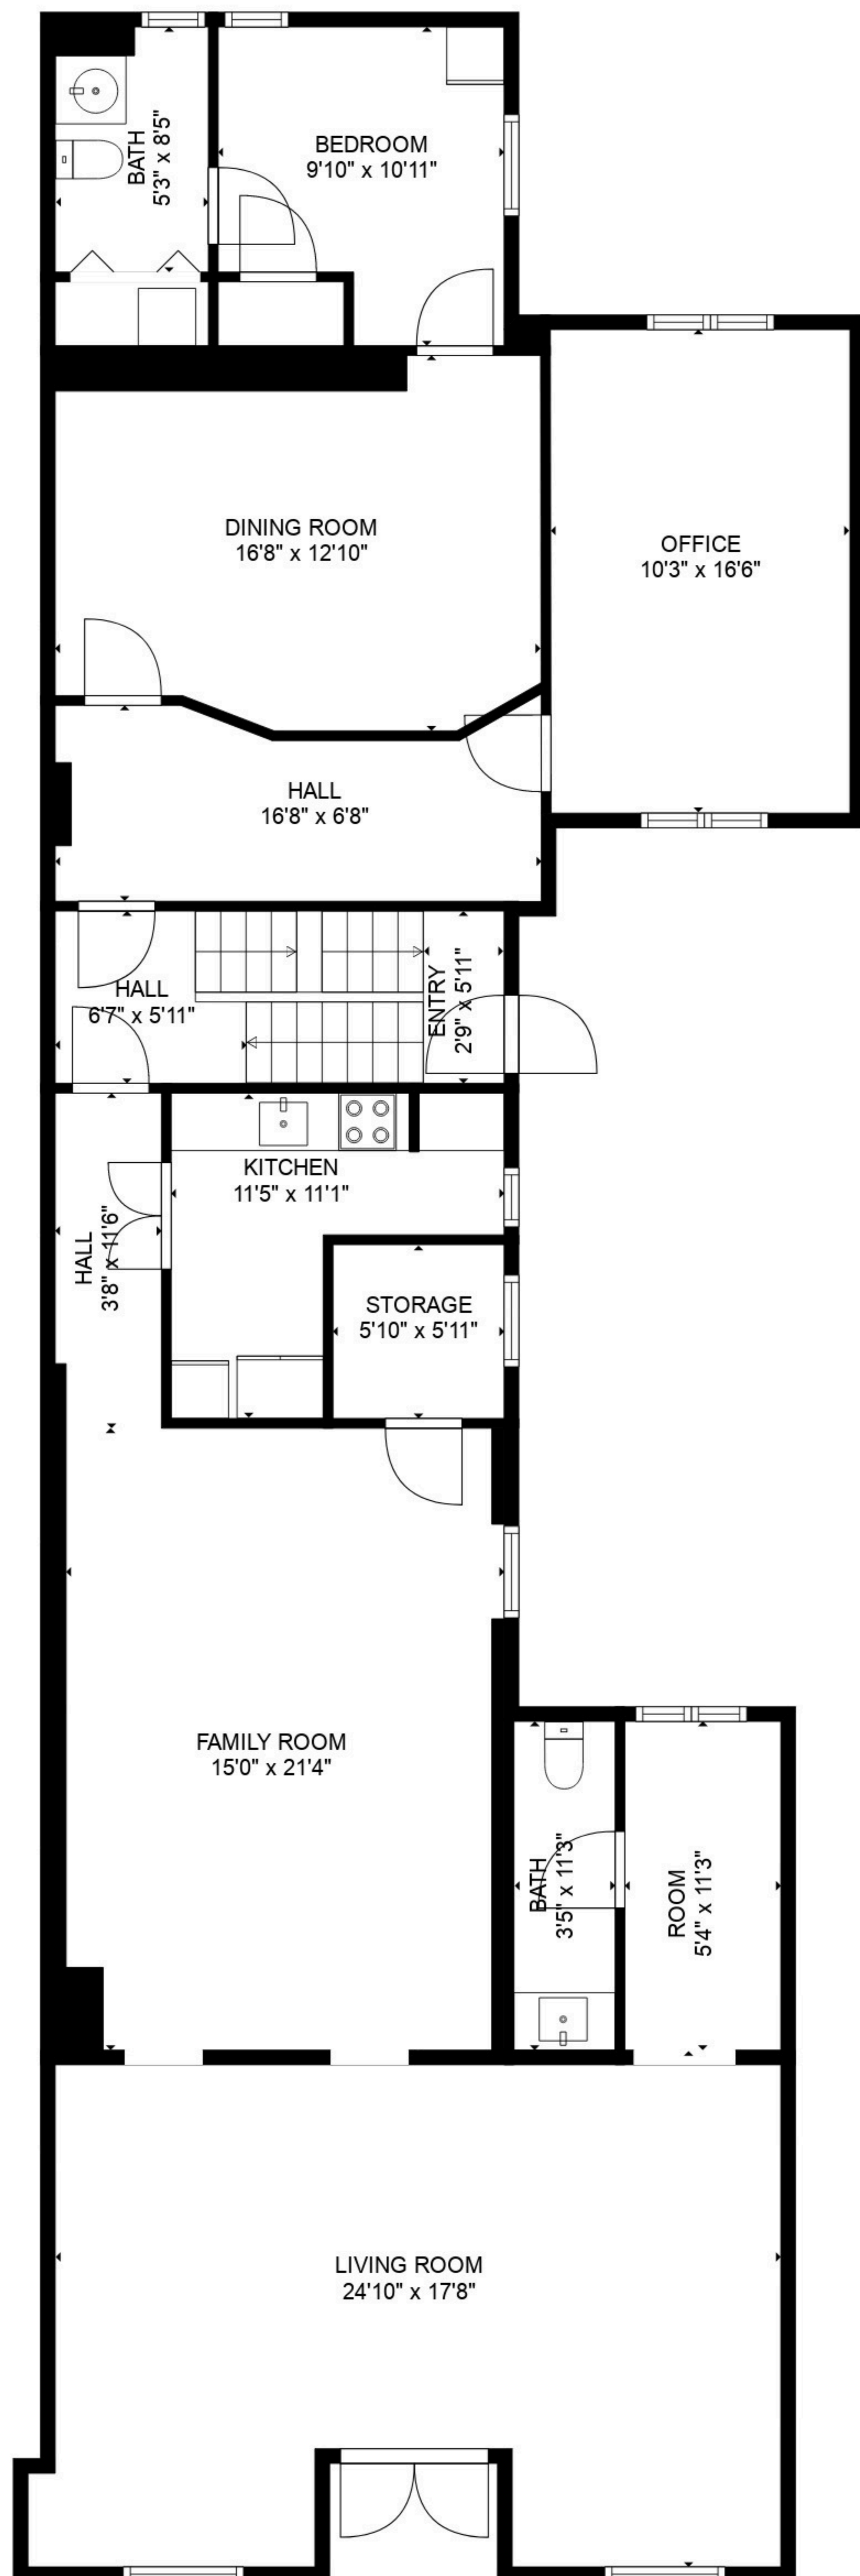

FLOOR 1

FLOOR 2

FLOOR 3

FLOOR 4

TOTAL: 4645 sq. ft
 BELOW GROUND: 932 sq. ft, FLOOR 2: 1747 sq. ft, FLOOR 3: 1067 sq. ft, FLOOR 4: 899 sq. ft
 EXCLUDED AREAS: ROOM: 138 sq. ft, WINE CELLAR: 107 sq. ft, STORAGE: 35 sq. ft,
 UNDEFINED: 11 sq. ft

TOTAL: 4645 sq. ft
 BELOW GROUND: 932 sq. ft, FLOOR 2: 1747 sq. ft, FLOOR 3: 1067 sq. ft, FLOOR 4: 899 sq. ft
 EXCLUDED AREAS: ROOM: 138 sq. ft, WINE CELLAR: 107 sq. ft, STORAGE: 35 sq. ft,
 UNDEFINED: 11 sq. ft

FLOOR PLAN CREATED BY CUBICASA APP. MEASUREMENTS DEEMED HIGHLY RELIABLE BUT NOT GUARANTEED.

TOTAL: 4645 sq. ft
 BELOW GROUND: 932 sq. ft, FLOOR 2: 1747 sq. ft, FLOOR 3: 1067 sq. ft, FLOOR 4: 899 sq. ft
 EXCLUDED AREAS: ROOM: 138 sq. ft, WINE CELLAR: 107 sq. ft, STORAGE: 35 sq. ft,
 UNDEFINED: 11 sq. ft