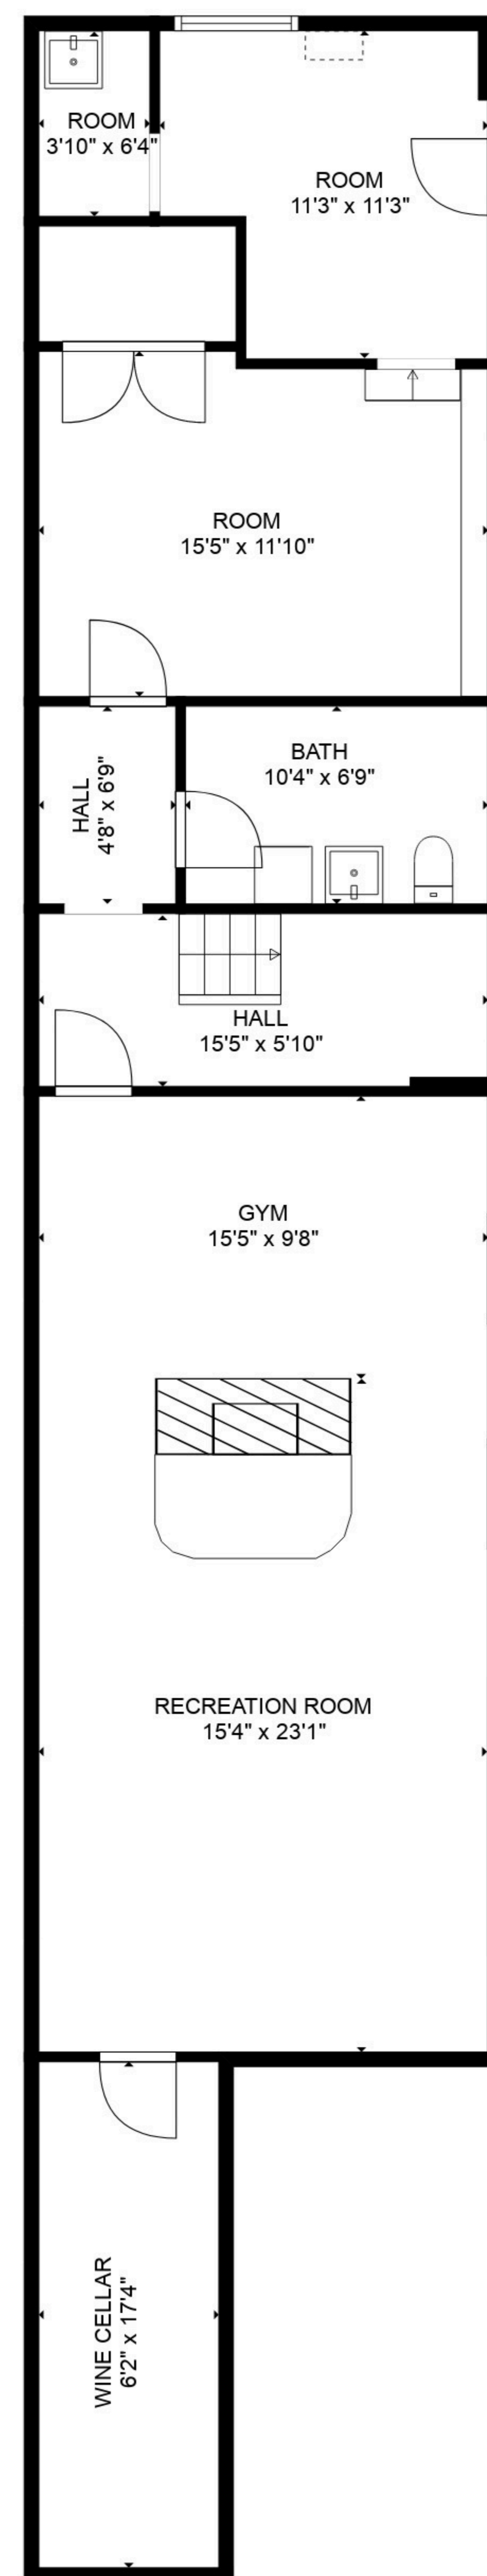

FLOOR 1

FLOOR 2

FLOOR 3

FLOOR 4

TOTAL: 4645 sq. ft
 BELOW GROUND: 932 sq. ft, FLOOR 2: 1747 sq. ft, FLOOR 3: 1067 sq. ft, FLOOR 4: 899 sq. ft
 EXCLUDED AREAS: ROOM: 138 sq. ft, WINE CELLAR: 107 sq. ft, STORAGE: 35 sq. ft,
 UNDEFINED: 11 sq. ft

TOTAL: 4645 sq. ft
 BELOW GROUND: 932 sq. ft, FLOOR 2: 1747 sq. ft, FLOOR 3: 1067 sq. ft, FLOOR 4: 899 sq. ft
 EXCLUDED AREAS: ROOM: 138 sq. ft, WINE CELLAR: 107 sq. ft, STORAGE: 35 sq. ft,
 UNDEFINED: 11 sq. ft