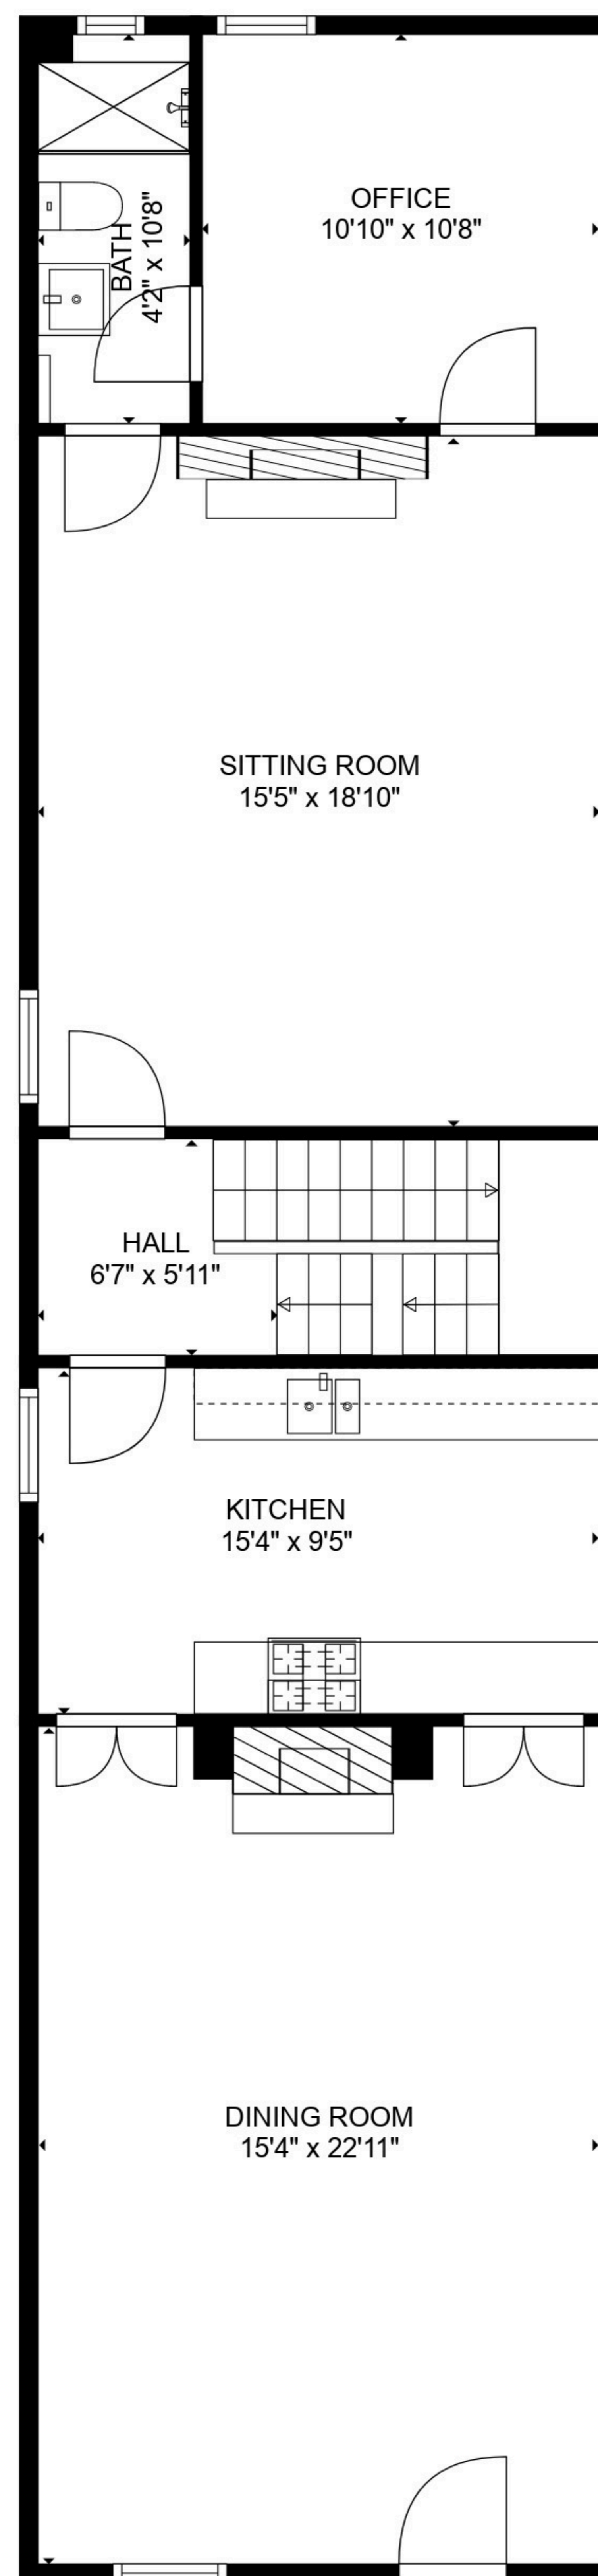

FLOOR 1

FLOOR 2

FLOOR 3

FLOOR 4

TOTAL: 4645 sq. ft
 BELOW GROUND: 932 sq. ft, FLOOR 2: 1747 sq. ft, FLOOR 3: 1067 sq. ft, FLOOR 4: 899 sq. ft
 EXCLUDED AREAS: ROOM: 138 sq. ft, WINE CELLAR: 107 sq. ft, STORAGE: 35 sq. ft,
 UNDEFINED: 11 sq. ft

TOTAL: 4645 sq. ft
 BELOW GROUND: 932 sq. ft, FLOOR 2: 1747 sq. ft, FLOOR 3: 1067 sq. ft, FLOOR 4: 899 sq. ft
 EXCLUDED AREAS: ROOM: 138 sq. ft, WINE CELLAR: 107 sq. ft, STORAGE: 35 sq. ft,
 UNDEFINED: 11 sq. ft