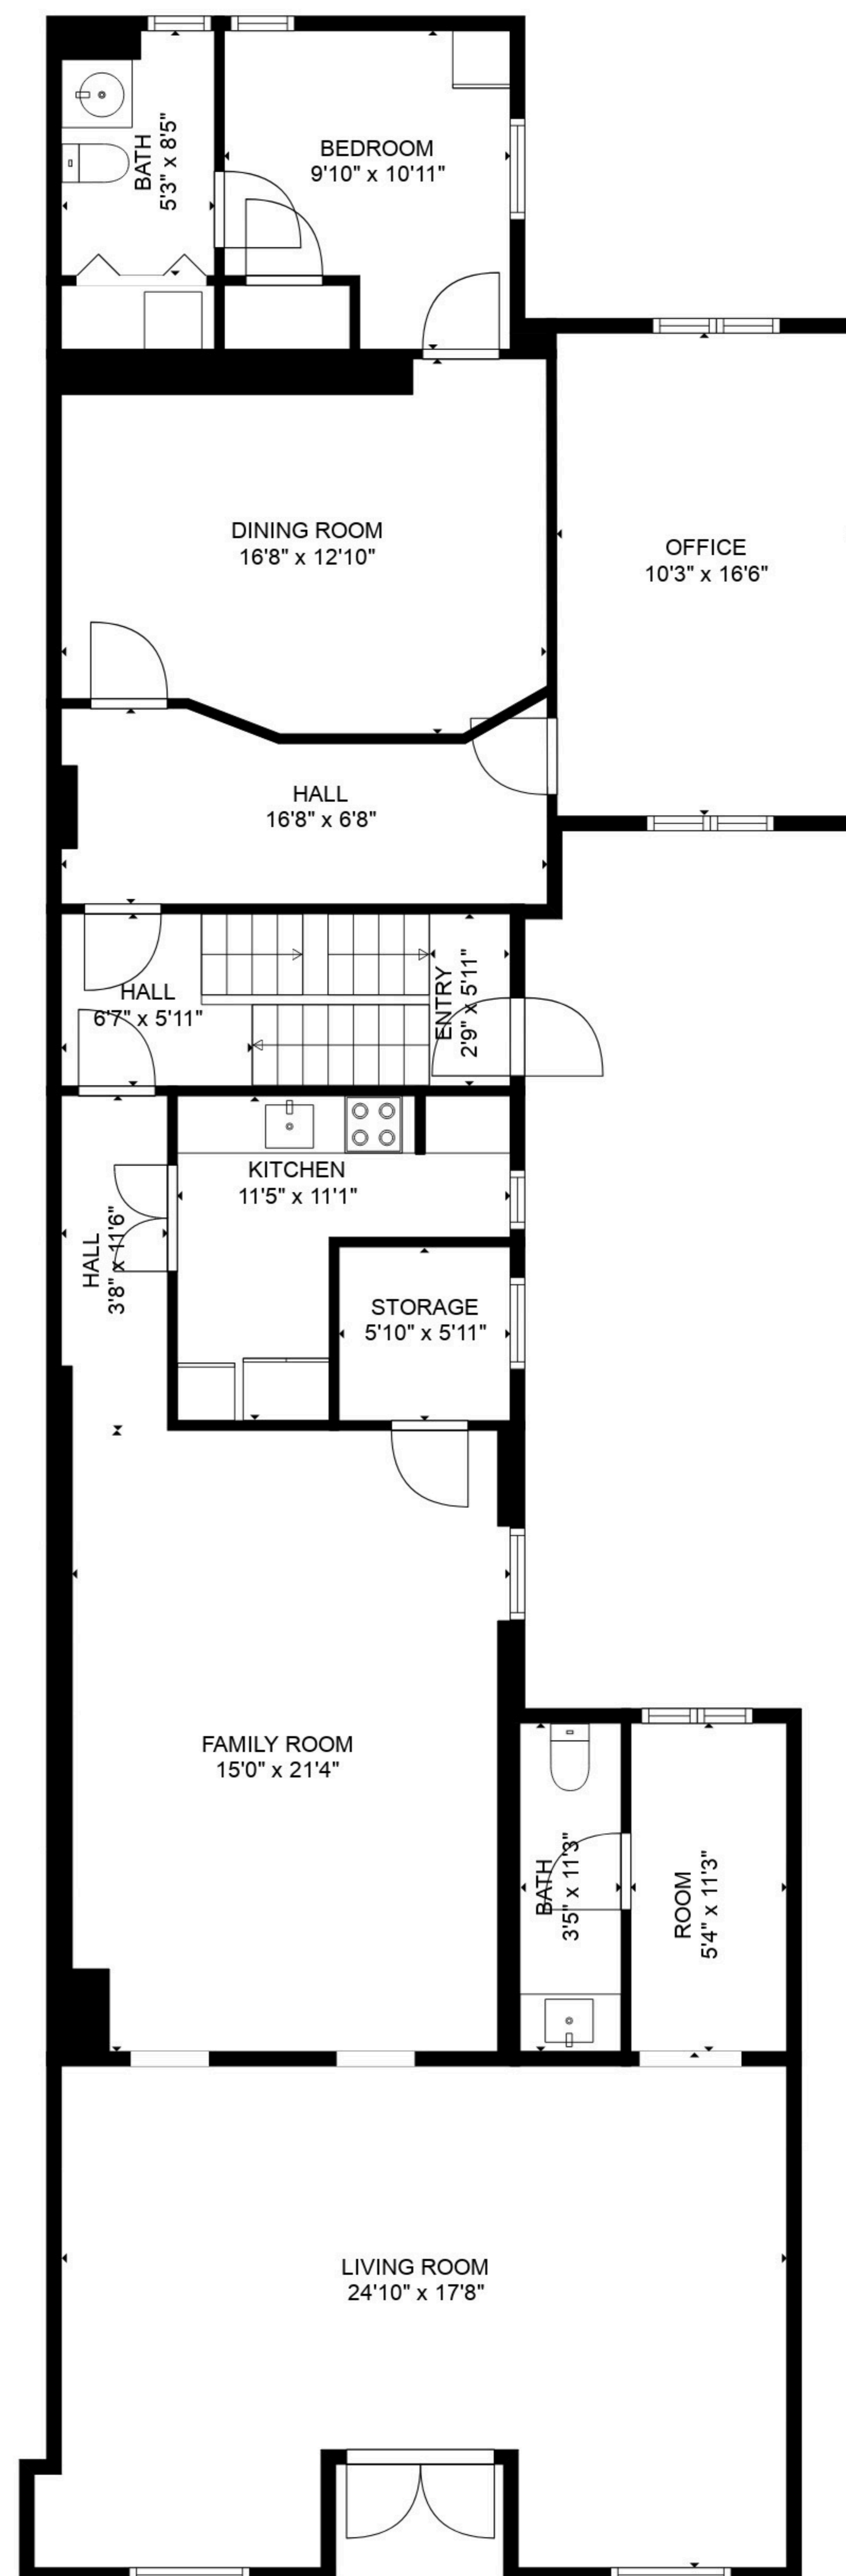

FLOOR 1

FLOOR 2

FLOOR 3

FLOOR 4

TOTAL: 4645 sq. ft
 BELOW GROUND: 932 sq. ft, FLOOR 2: 1747 sq. ft, FLOOR 3: 1067 sq. ft, FLOOR 4: 899 sq. ft
 EXCLUDED AREAS: ROOM: 138 sq. ft, WINE CELLAR: 107 sq. ft, STORAGE: 35 sq. ft,
 UNDEFINED: 11 sq. ft

TOTAL: 4645 sq. ft
 BELOW GROUND: 932 sq. ft, FLOOR 2: 1747 sq. ft, FLOOR 3: 1067 sq. ft, FLOOR 4: 899 sq. ft
 EXCLUDED AREAS: ROOM: 138 sq. ft, WINE CELLAR: 107 sq. ft, STORAGE: 35 sq. ft,
 UNDEFINED: 11 sq. ft

FLOOR PLAN CREATED BY CUBICASA APP. MEASUREMENTS DEEMED HIGHLY RELIABLE BUT NOT GUARANTEED.

TOTAL: 4645 sq. ft
 BELOW GROUND: 932 sq. ft, FLOOR 2: 1747 sq. ft, FLOOR 3: 1067 sq. ft, FLOOR 4: 899 sq. ft
 EXCLUDED AREAS: ROOM: 138 sq. ft, WINE CELLAR: 107 sq. ft, STORAGE: 35 sq. ft,
 UNDEFINED: 11 sq. ft