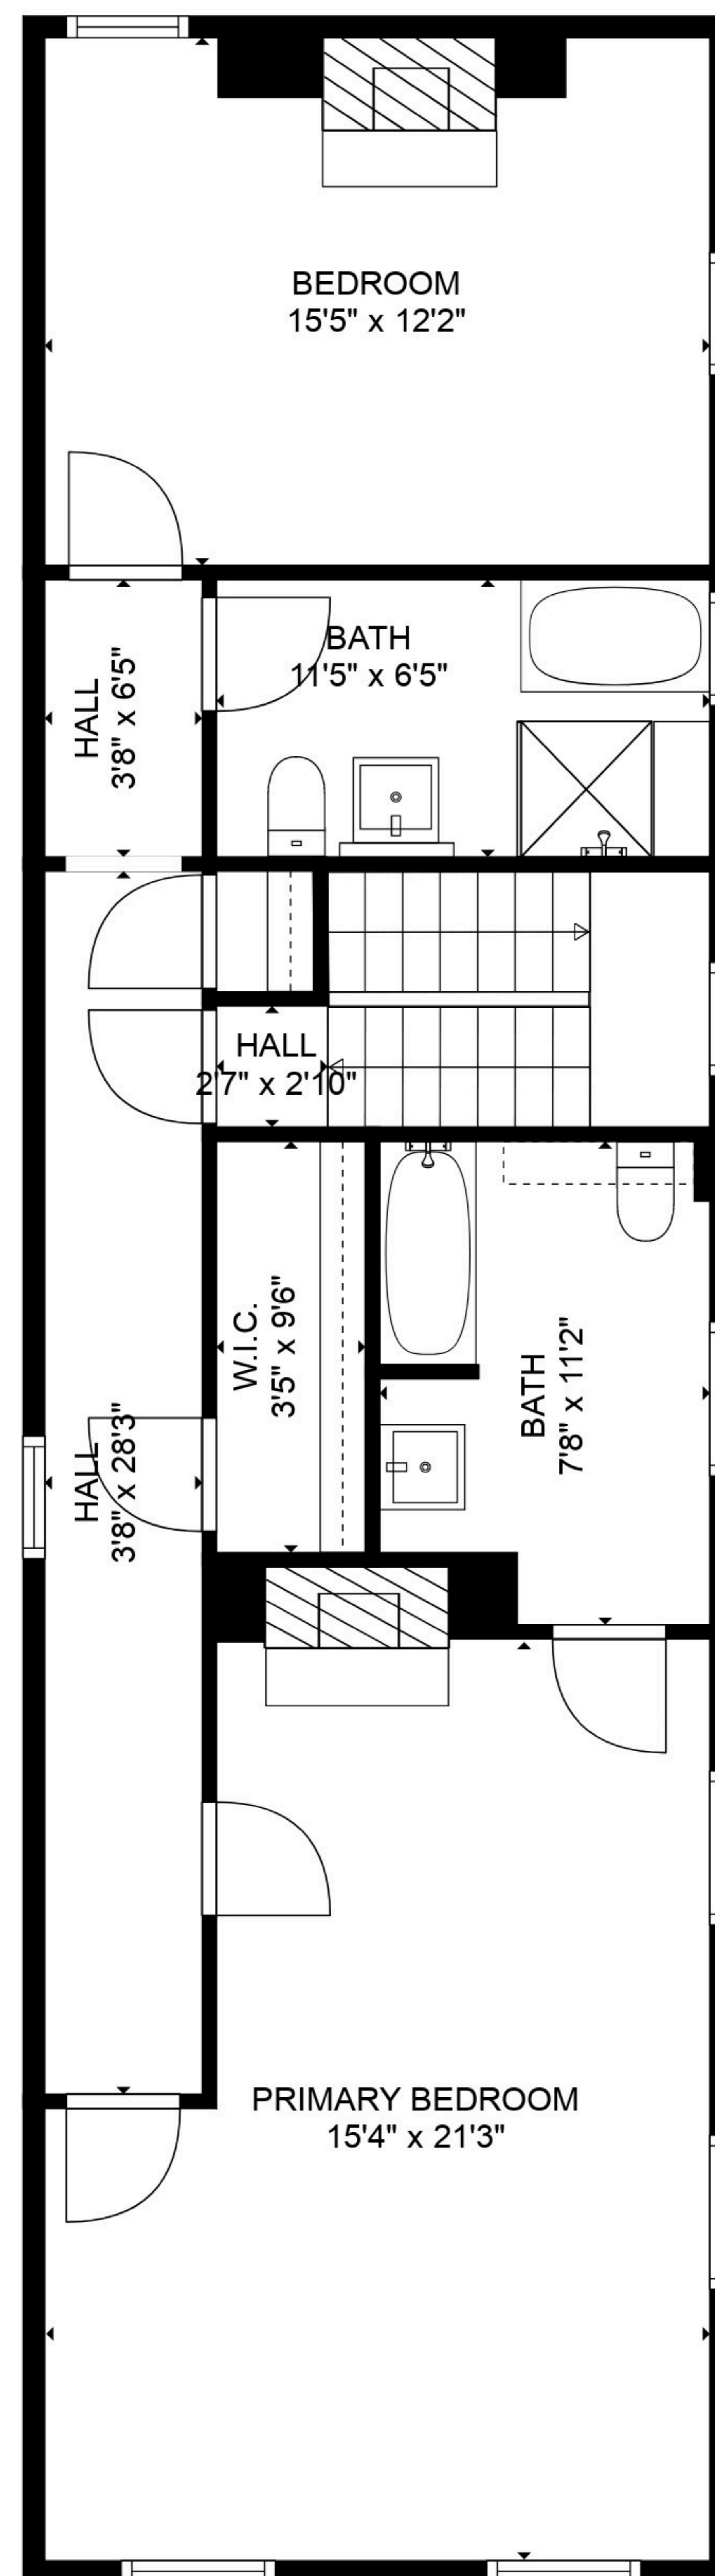

TOTAL: 4645 sq. ft
BELOW GROUND: 932 sq. ft, FLOOR 2: 1747 sq. ft, FLOOR 3: 1067 sq. ft, FLOOR 4: 899 sq. ft
EXCLUDED AREAS: ROOM: 138 sq. ft, WINE CELLAR: 107 sq. ft, STORAGE: 35 sq. ft,
UNDEFINED: 11 sq. ft

FLOOR PLAN CREATED BY CUBICASA APP. MEASUREMENTS DEEMED HIGHLY RELIABLE BUT NOT GUARANTEED.